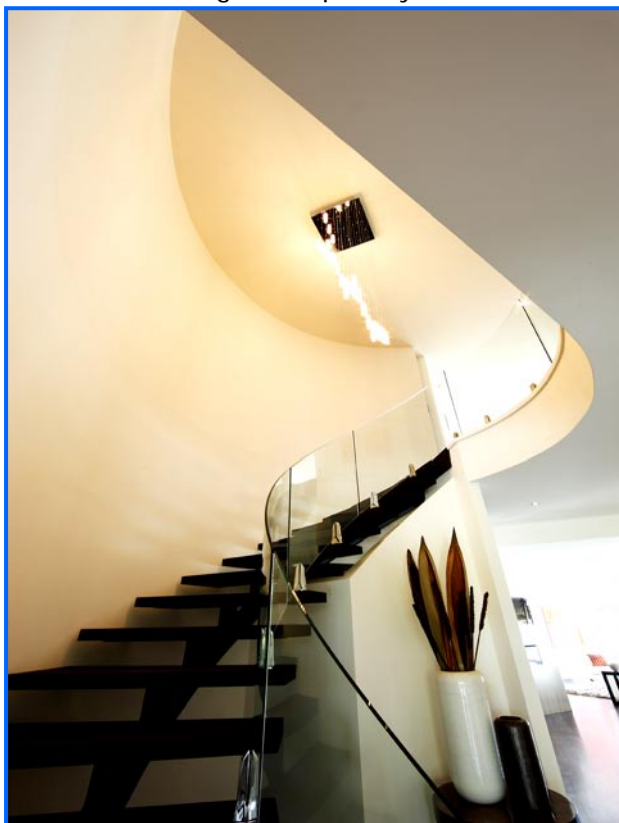

The photos on the right are of a project recently completed in Melbourne. Curved toughened glass was used as a feature up the stair and the upstairs void area. The glass was used to create the sense of spaciousness in the living area. The dark timber treads add to the contemporary look of this very modern glass balustrade! The addition of curved walls around the stair help draw out the radius of the glass, especially in the void area.