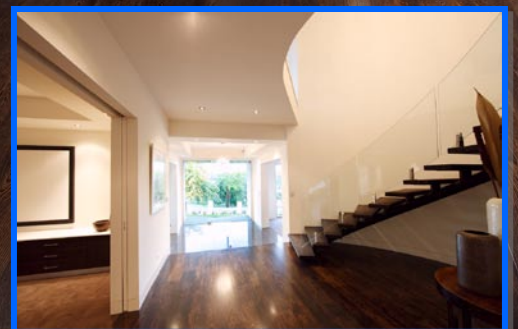

The photos on the right are of a project recently completed in Melbourne. Curved toughened glass was used as a feature up the stair and the upstairs void area. The glass was used to create the sense of spaciousness in the living area. The dark timber treads add to the contemporary look of this very modern glass balustrade! The addition of curved walls around the stair help draw out the radius of the glass, especially in the void area.