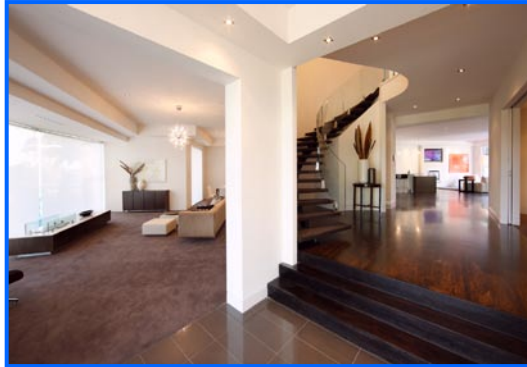

The photos on the right are of a project recently completed in Melbourne. Curved toughened glass was used as a feature up the stair and the upstairs void area. The glass was used to create the sense of spaciousness in the living area. The dark timber treads add to the contemporary look of this very modern glass balustrade! The addition of curved walls around the stair help draw out the radius of the glass, especially in the void area.